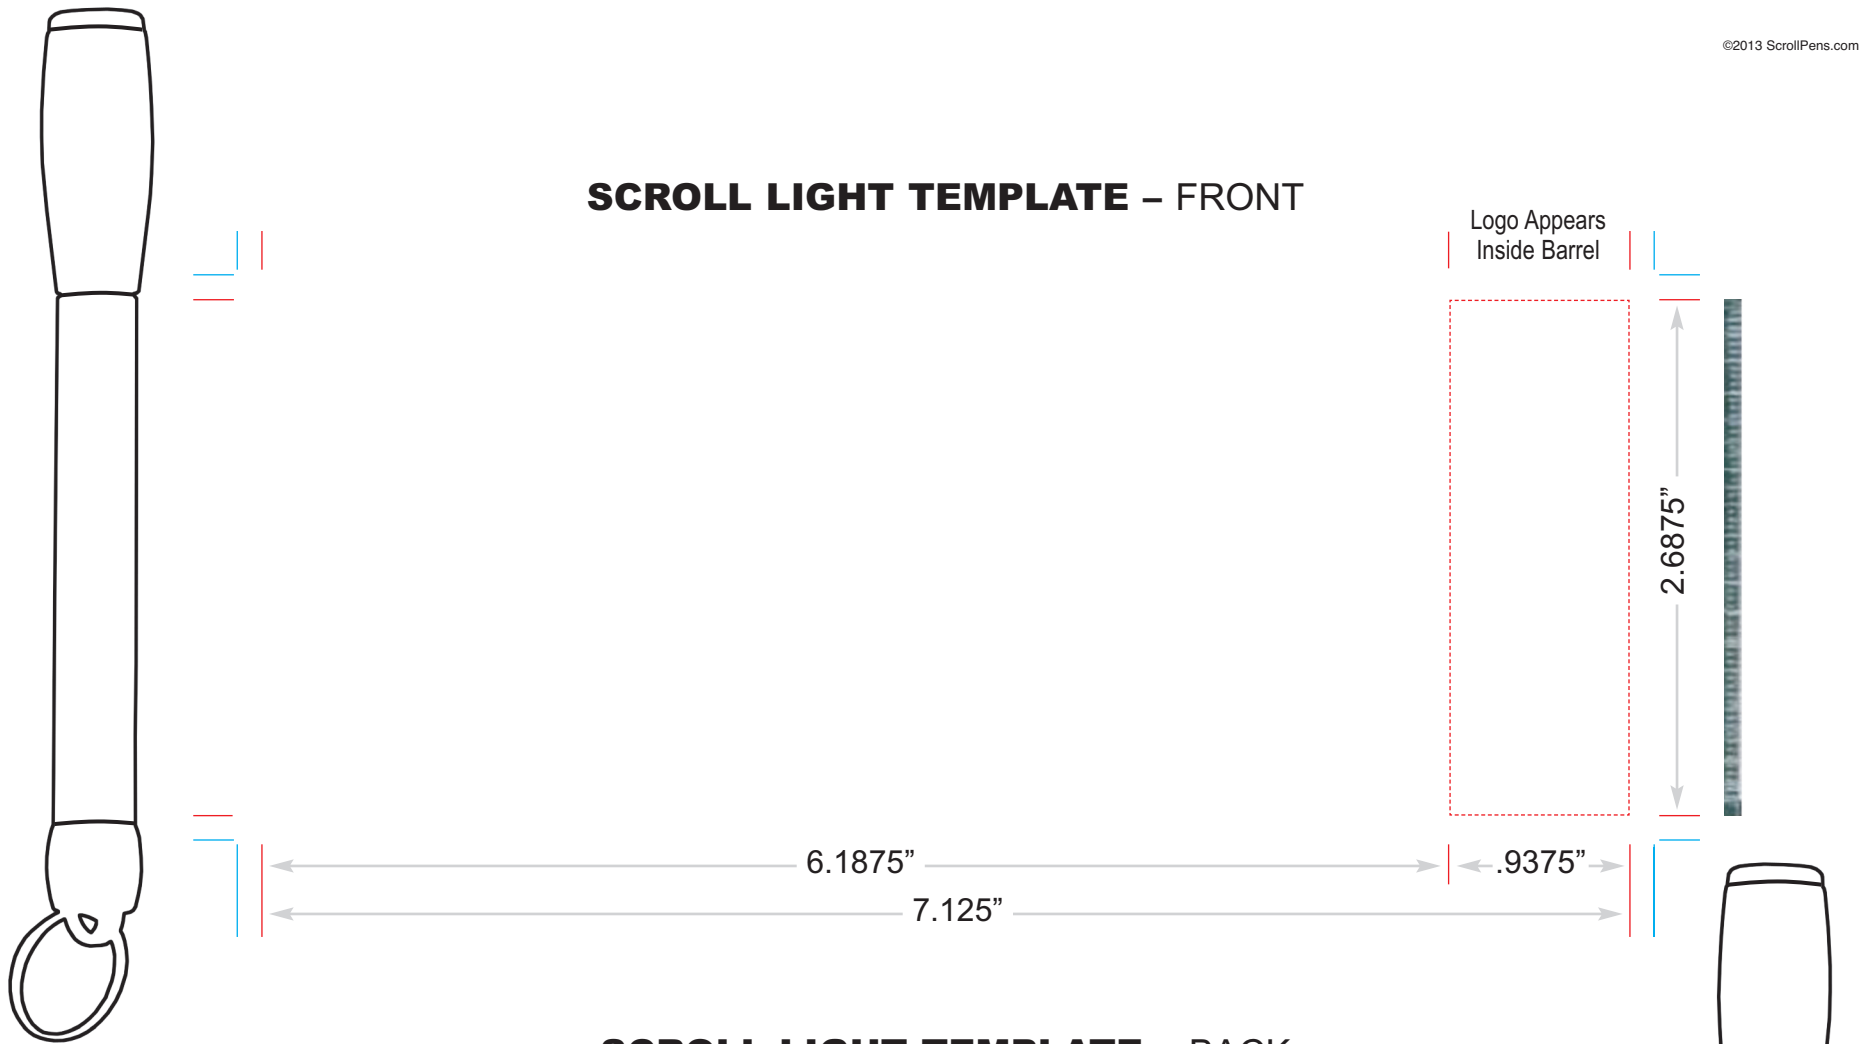

### SCROLL LIGHT TEMPLATE – FRONT

### SCROLL LIGHT TEMPLATE – BACK

**ARTWORK FORMAT:** Artwork should be in vector format with fonts outlined and saved in .eps .ai or .pdf formats.